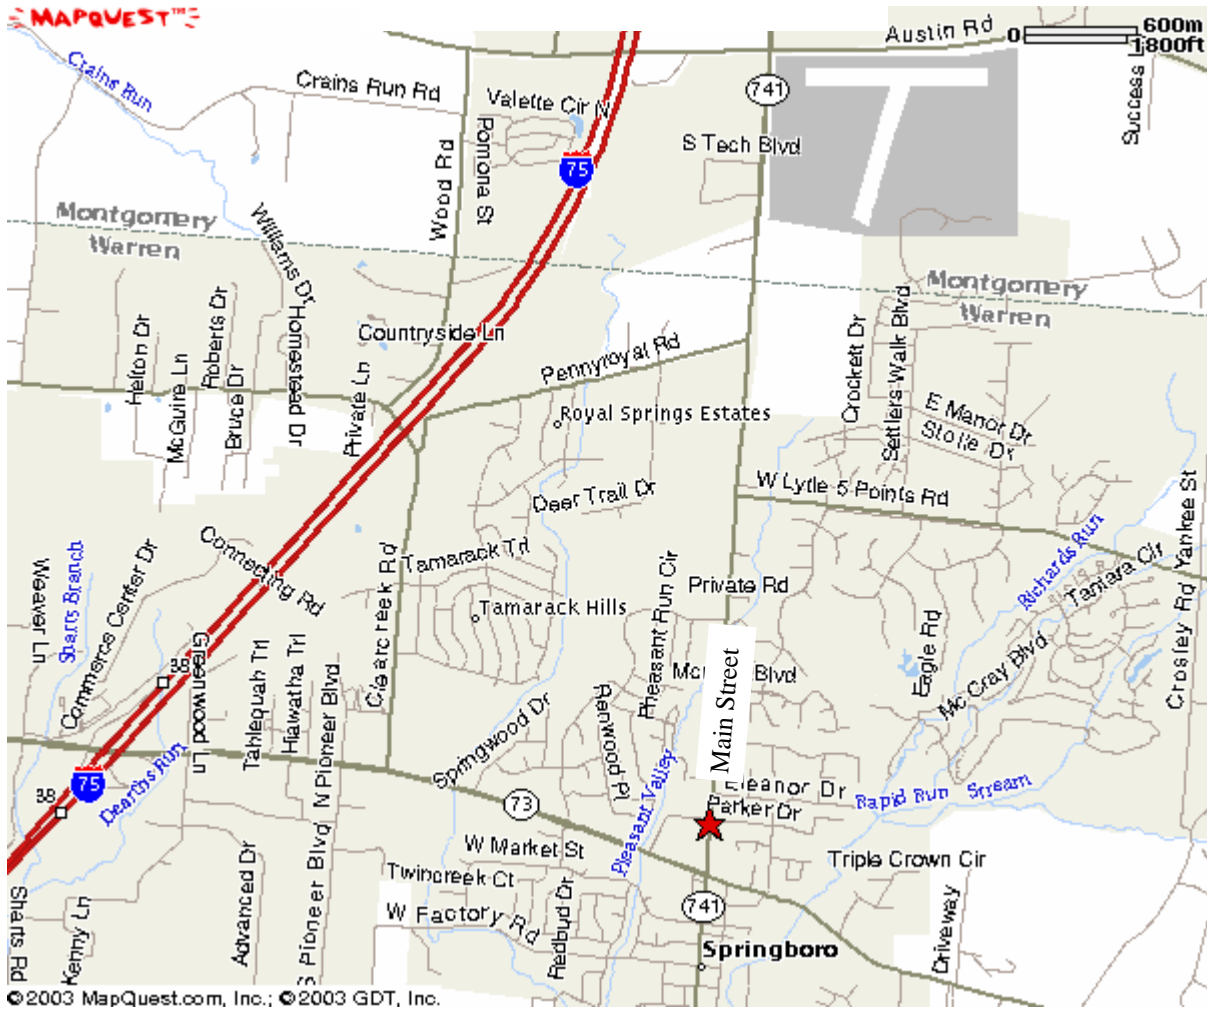

Directions to  
**LANDEN INSURANCE**  
76 NORTH MAIN STREET  
SPRINGBORO, OH 45066  
(937) 748-5000

Location: 76 North Main Street  
1/8th of a mile North of the Intersection of State Routes 741 & 73  
Next to Grismer Tire  
Across the Street from Penn Station